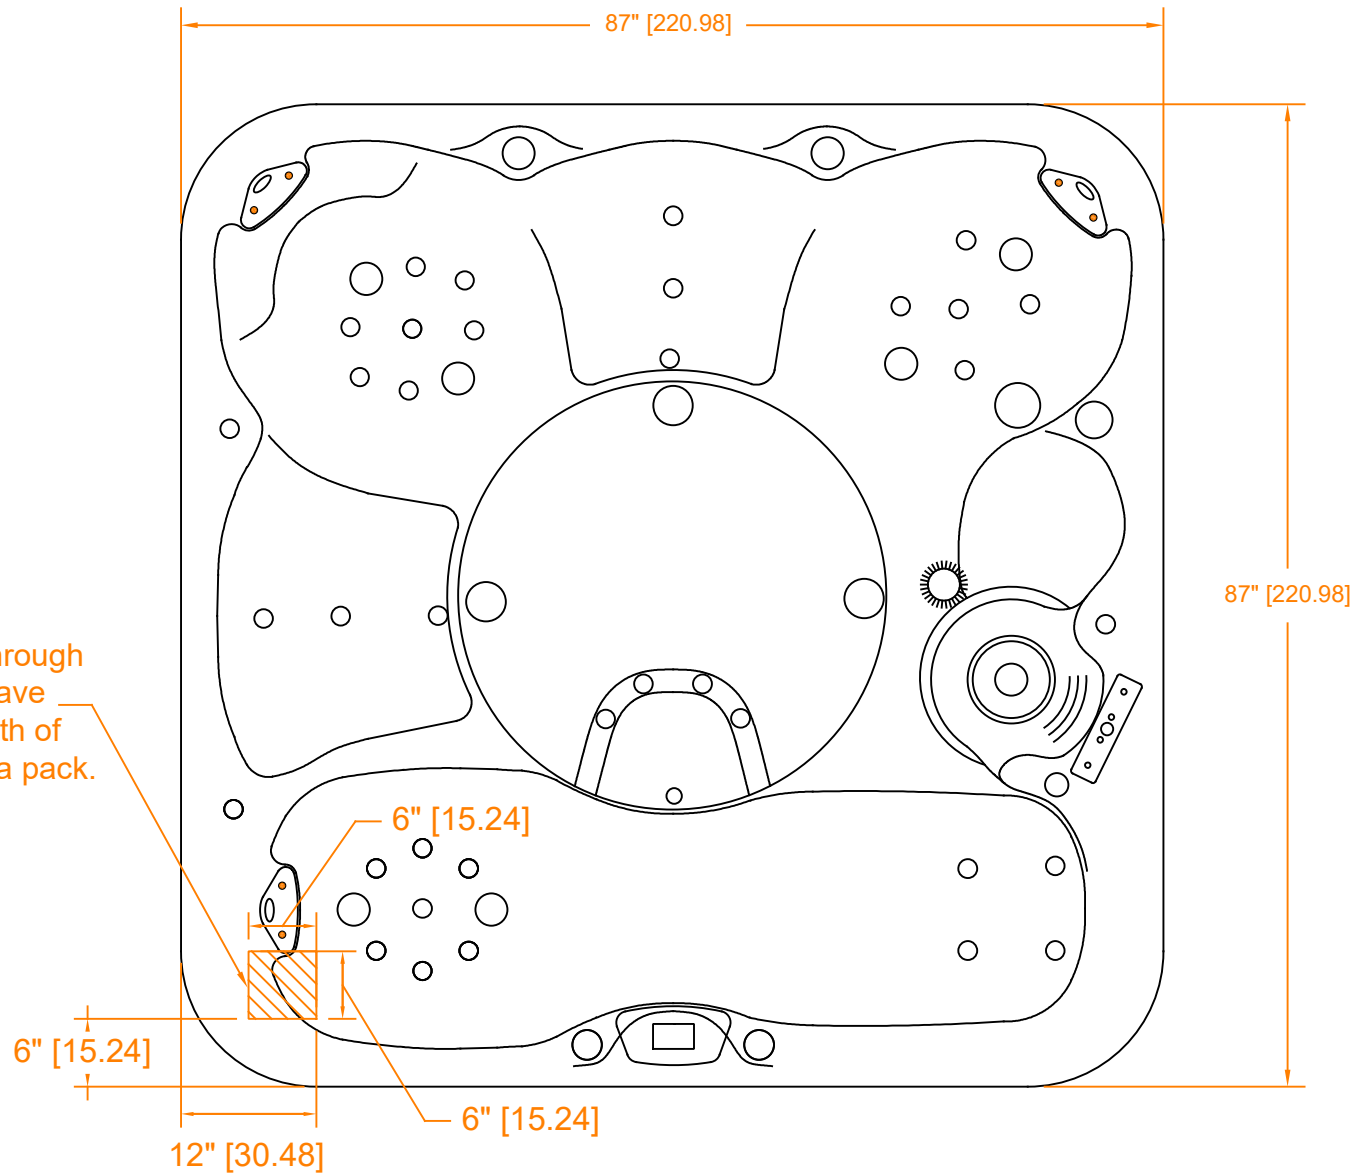

Run electricity through this opening. Leave appropriate length of wire to reach spa pack.

# 2020 Force 10

O/A Height 35" (+/- 1/2")

<b>Master Spas</b>		
Model Number	Date	Revision
Force 10	2/6/2020	0
Process	Drawn by	
Electrical Hookup	Coker	